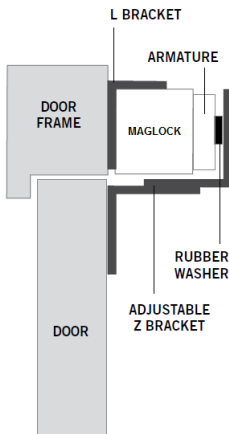

Security Trade Products

Tel: 01763 848209

www.securitytradeproducts.co.uk

STP-EM300ZLDC

Double covered Z & L bracket for slim maglocks

This architectural bracket set for slim maglocks is double covered, giving the smartest appearance possible to the installation of an inward opening door. The fully adjustable Z bracket enables precise alignment of the armature plate with the magnet.

Features

- For use on inward opening doors
- Compatible with all slim cased maglocks from STP
- Anodised aluminium finish
- Fully adjustable
- Architectural design improves aesthetics

Technical Information

- 2 brackets required for double magnets
- Dimensions:
 - Z Bracket = 255mm(L) x 97mm(D) x 82mm(H)
 - L Bracket = 250mm(L) x 30mm(W) x 48mm(H)
- Maximum adjustment = 22mm

Related Products

STP-EM02

STP-EM05