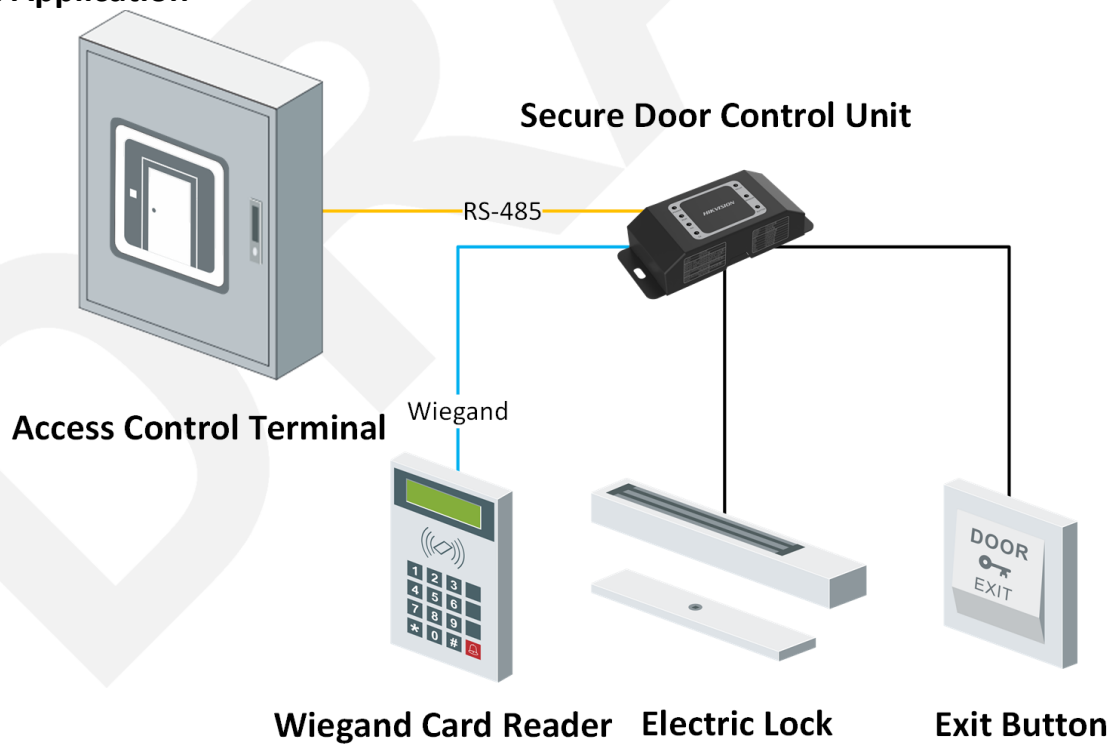

▪ **Specification**

Interface	
Lock control	1
Exit button	1
Door contact input	1
Alarm input	2
Alarm output	1
RS-485	1
Wiegand	1
General	
Indicator	1 for power supply
Power supply	12 VDC
Working temperature	-40 °C to 70 °C
Working humidity	0% to 90%
Dimensions	48 mm × 115 mm × 26 mm (1.9" × 4.5" × 1.0")
Installation	Wall Mounting

▪ **Available Model**

DS-K2M061(

▪ **Typical Application**