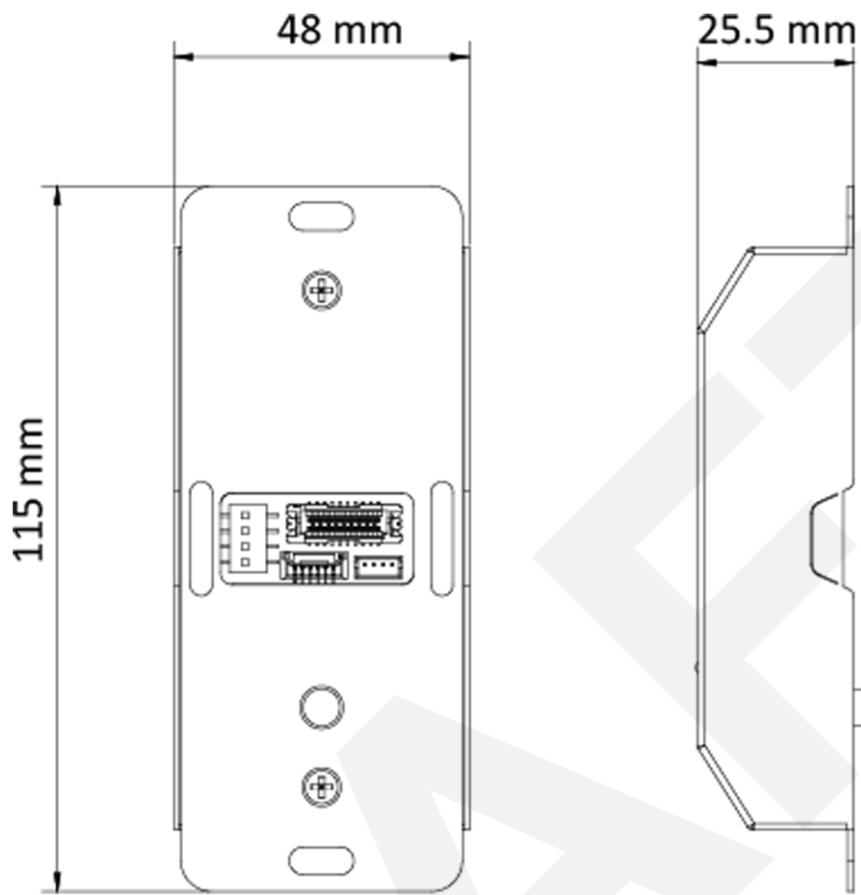

## DS-K2M061 Secure Door Control Unit

DS-K2M061 Secure Door Control Unit is the interlayer between the access control terminal and the lock, including the door magnetic, the lock, the exit button and so on. It can be applied to keep the door closed when the door is damaged

- Communicates with the access control terminal via RS-485 to execute the commands from the terminal including open door, close door, normally open and normally closed
- Collects the door magnetic signal, the exit button signal and the tamper-proof signal and send them to the access control terminal
- Supports tampering alarm
- Supports RS-485 communication indicators to show the communication status
- 4-ch DIP switch supporting ID No. configuration
- Supports a Wiegand interface to connect a Wiegand card reader to enter/exist access control terminal by swiping card
- Fire interface and exit button linkage

▪ **Specification**

Interface	
Lock control	1
Exit button	1
Door contact input	1
Alarm input	2
Alarm output	1
RS-485	1
Wiegand	1
General	
Indicator	1 for power supply
Power supply	12 VDC
Working temperature	-40 °C to 70 °C
Working humidity	0% to 90%
Dimensions	48 mm × 115 mm × 26 mm (1.9" × 4.5" × 1.0")
Installation	Wall Mounting

▪ **Available Model**

DS-K2M061(

▪ **Typical Application**

▪ Dimension

Distributed by

**HIKVISION®****Headquarters**

No.555 Qianmo Road, Binjiang District,  
Hangzhou 310051, China  
T +86-571-8807-5998  
overseasbusiness@hikvision.com