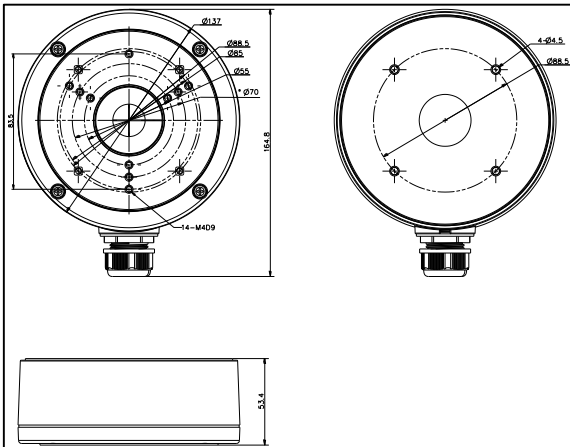

### Junction Box for Dome Camera

#### Dimension:

#### Parameter:

Model	DS-1280ZJ-S
Parameters	Junction Box for Dome Camera
Appearance	Hikvision White
Material	Aluminum Alloy
Dimension	Φ 137 x 53.4x 164.8mm
Weight	527g