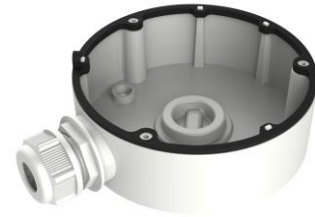

DS-1280ZJ-DM18

Junction Box

Feature

- Aluminum alloy material with surface spray treatment
- With cable hole(s)

Dimension

Available Model

DS-1280ZJ-DM18

Parameter

Model	DS-1280ZJ-DM18
Parameters	Junction Box
Appearance	Hikvision White
Material	Aluminum Alloy
Dimension	$\Phi 111 \text{ mm}$ ($\Phi 4.37''$)
Weight	Approx. 150 g (0.33 lb.)

Note

- The junction box should be installed on a flat surface.
- Waterproof rubber is necessary for outdoor application.
- The wall should be capable of supporting over 3 times as much as the total weight of the camera and the junction box.
- The maximum load capacity of the junction box is 4.5 kg (9.92 lb.).